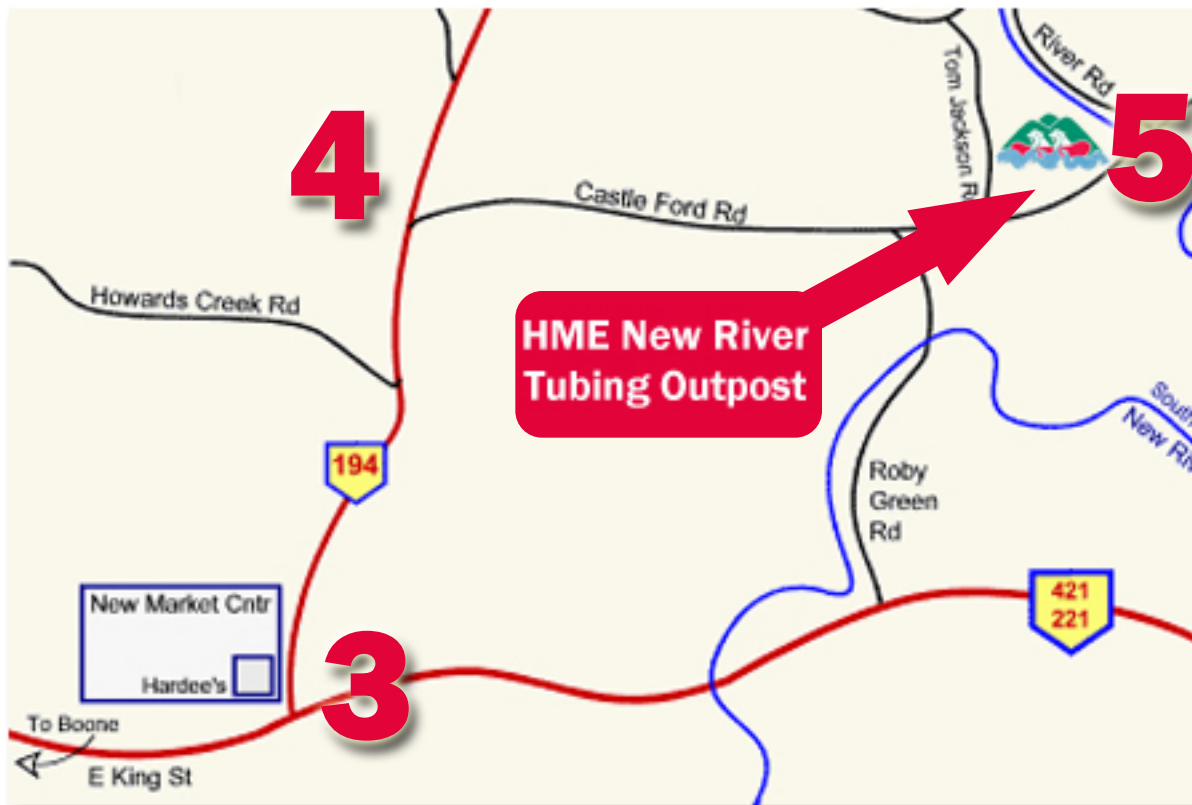

# NEW RIVER TUBING OUTPOST DIRECTIONS FROM BOONE, NC

FROM THE INTERSECTION OF  
NC105 AND US321 IN BOONE, NC

- 1) Head *NORTH* on NC 105 (0.8 mi)
- 2) Turn *RIGHT* onto East King St. (421 South) towards Wilkesboro (0.6 mi)
- 3) Turn *LEFT* at Hardee's onto NC 194 North (2.9mi)
- 4) Turn *RIGHT* onto Castle Ford Rd (4.3mi)
- 5) HIGH MOUNTAIN EXPEDITIONS - New River Outpost will be on your *LEFT*