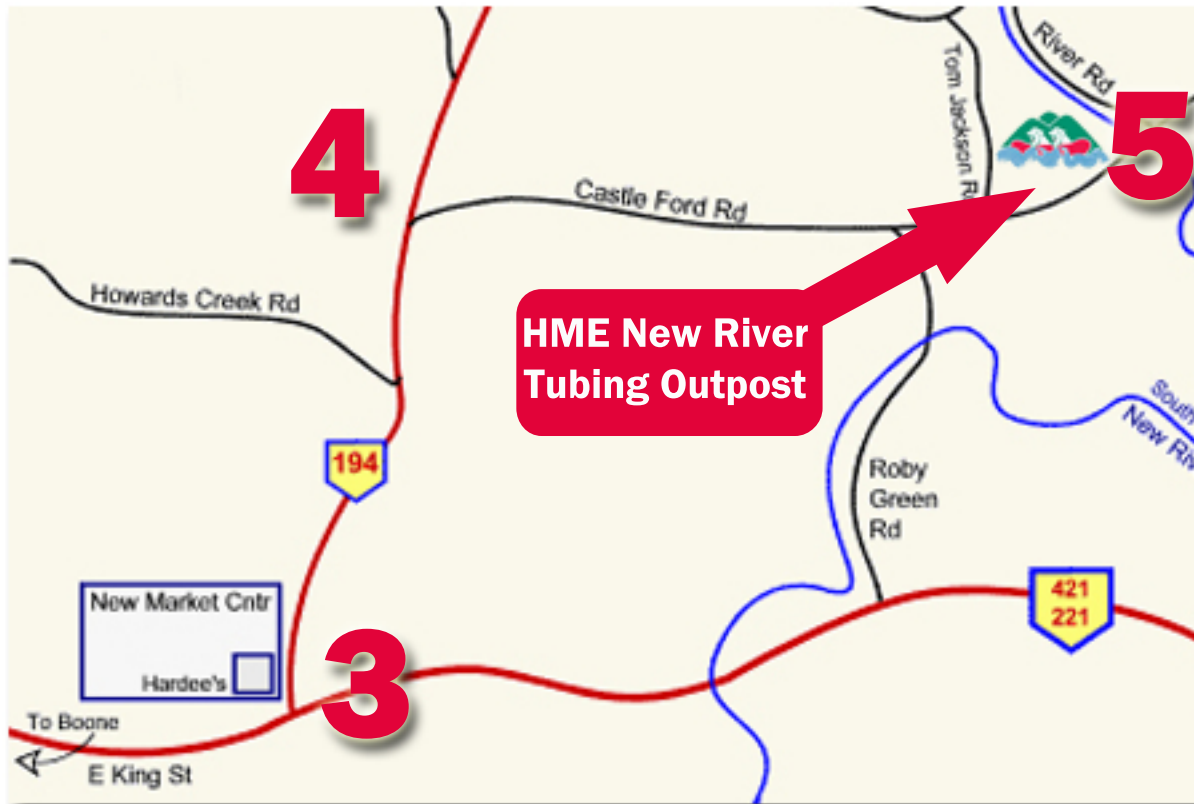

NEW RIVER TUBING OUTPOST DIRECTIONS FROM BOONE, NC

FROM THE INTERSECTION OF
NC105 AND US321 IN BOONE, NC

- 1) Head *NORTH* on NC 105 (0.8 mi)
- 2) Turn *RIGHT* onto East King St. (421 South) towards Wilkesboro (0.6 mi)
- 3) Turn *LEFT* at Hardee's onto NC 194 North (2.9mi)
- 4) Turn *RIGHT* onto Castle Ford Rd (4.3mi)
- 5) HIGH MOUNTAIN EXPEDITIONS - New River Outpost will be on your *LEFT*